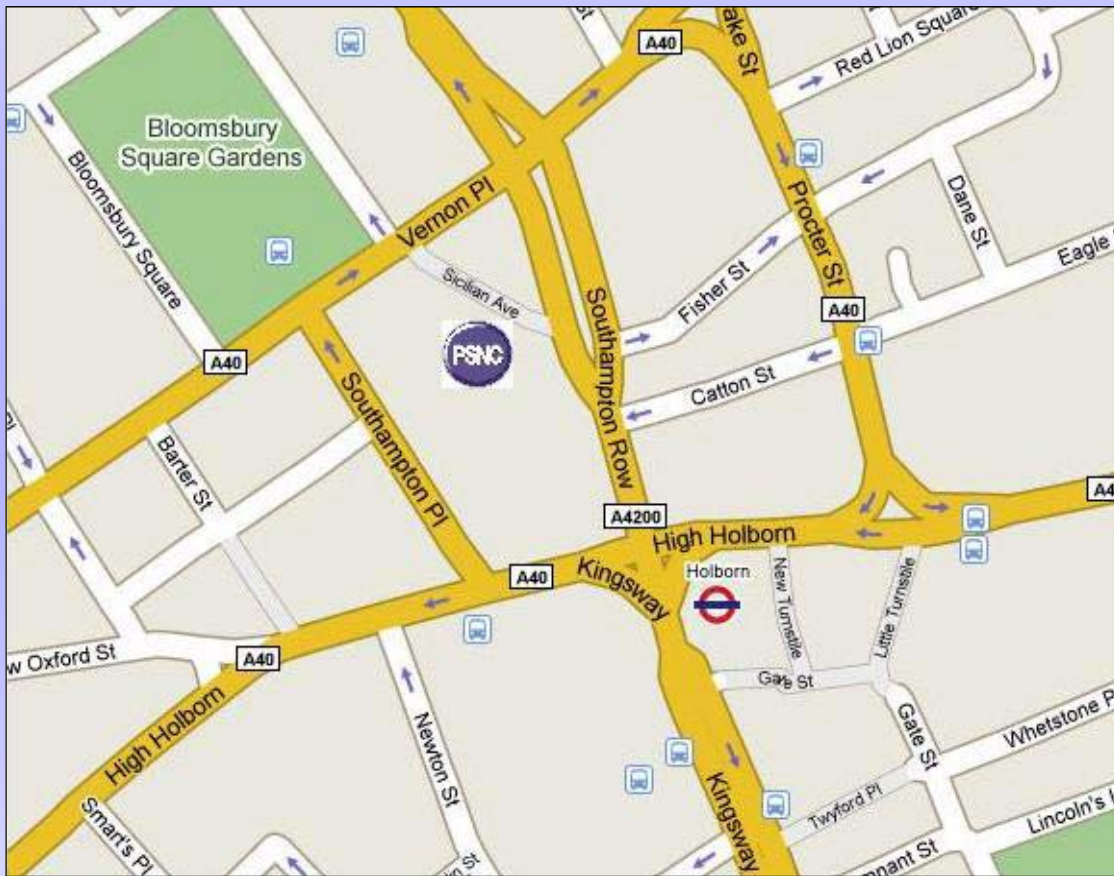

# PSNC London Office

3rd Floor, Sicilian House,  
7 Sicilian Avenue  
London, WC1A 2QR

Sicilian House is located on Sicilian Avenue, a pedestrianised thoroughfare that joins Southampton Row and Bloomsbury Way/Vernon Place.

**Nearest London Underground station:**

**Holborn**  
(Piccadilly and Central lines)

Sicilian Avenue is approximately 3 minutes walk from Holborn Tube station

**Mainline railway stations:**

Euston, King's Cross and St Pancras International are approximately 25 minutes walk away.