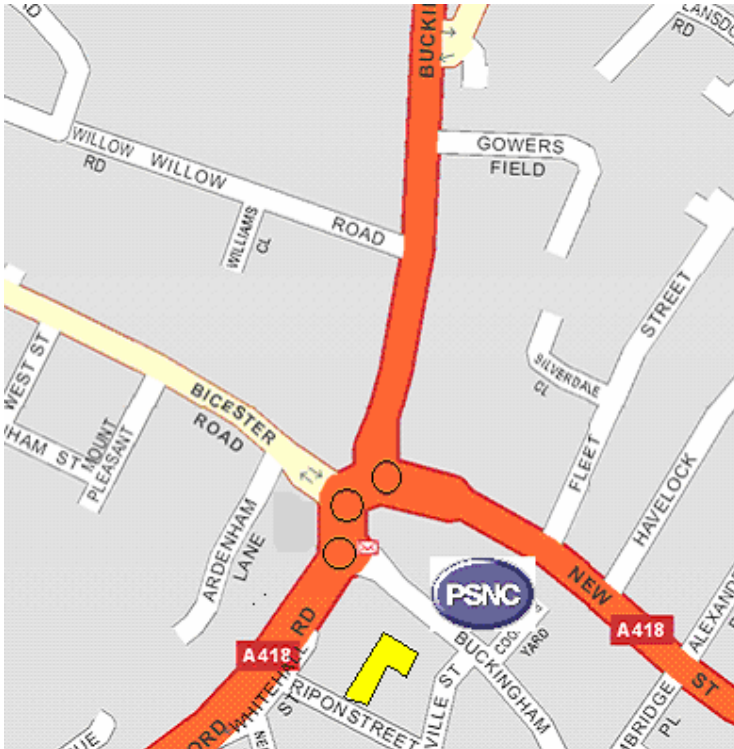

Car parking at PSNC

A public car park is situated next door to PSNC – Coopers Yard.

Car parking may be available for visitors in the staff car parks – please check before arrival.

Car park (yellow) – entrance is from Ripon Street.

PSNC spaces in the car parks are clearly marked.

59 Buckingham Street
Aylesbury
HP20 2PJ

01296 432823