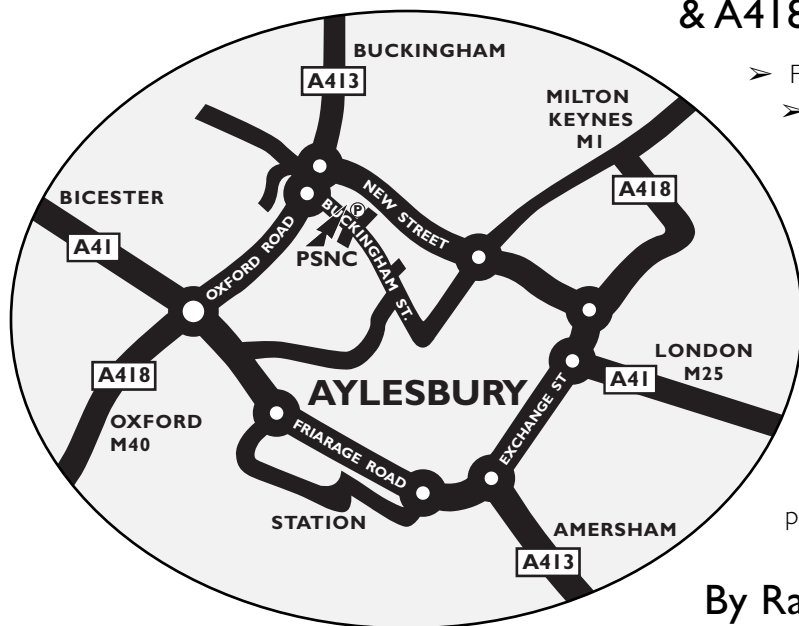

Where in Aylesbury

Buckingham Street

The PSNC office is located 100 metres along on the left hand side. There is a public car park situated immediately past the building.

By Rail

Rail services run every 30 minutes from Marylebone. For details on train times phone 08457 484950. Taxis are available at the station.

Pharmaceutical Services Negotiating Committee

59 Buckingham Street, Aylesbury, Bucks HP20 2PJ

● t: 01296 432823 ● f: 01296 438427 ● e: info@psnc.org.uk ● w: psnc.org.uk