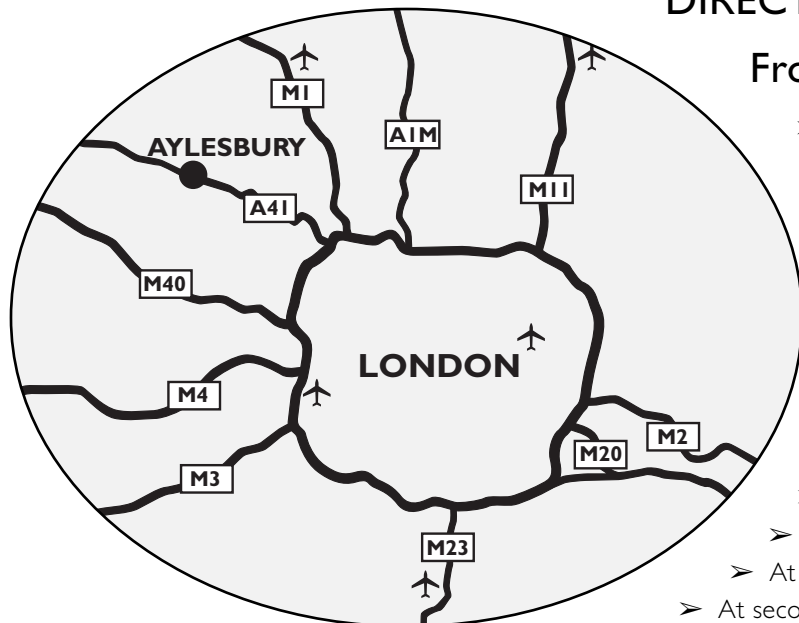

Where to Find Us

DIRECTIONS

Where in the UK

From Bicester, M40 and A41

- Follow signs for Aylesbury town centre
- Proceed along Bicester Road, past Keith Garages
- Proceed uphill in right hand lane to roundabout complex
- Turn right at the first roundabout
- At second roundabout, turn left into Buckingham Street

From Buckingham & A413

- Follow signs for Aylesbury town centre
- Proceed along Buckingham Road to top of hill
- At roundabout complex, straight across first roundabout
- At second roundabout, turn left into Buckingham Street

From Milton Keynes, Leighton Buzzard & A418

- Follow signs for Aylesbury town centre
- Proceed along Bierton Road
- Straight across mini roundabout and along Cambridge Street
- At roundabout, turn right into New Street
- At roundabout complex, turn left into Buckingham Street.