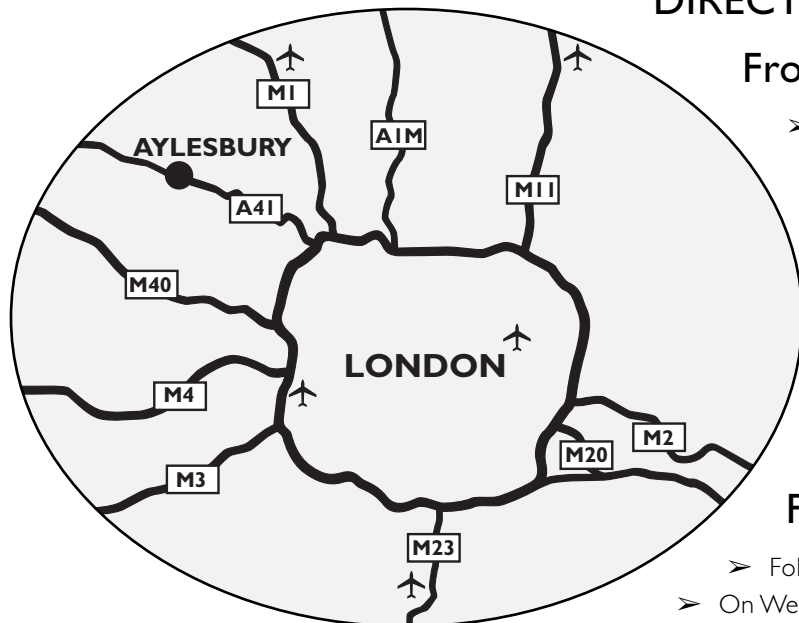

Where to Find Us

DIRECTIONS

Where in the UK

From London, M25 & A41

- Follow signs for Aylesbury town centre
- At Tesco roundabout, take 2nd exit into High Street
- At next roundabout, turn right into Vale Park Drive
- At next roundabout, turn left into Upper Hundreds Way
- At next roundabout, go straight across into New Street
- At roundabout complex, turn left into Buckingham Street.

From Amersham & A413

- Follow signs for Aylesbury town centre
- On Wendover Road get into right hand lane opposite police station
- Follow town centre signs into Walton Street
- At roundabout by blue glass office building turn left into Friarage Road
- Go straight across next two roundabouts
- Take right hand lane and at the next roundabout, turn right into Oxford Road
- At roundabout complex, turn right into Buckingham Street.

Where in Aylesbury

From Oxford, M40 & A418

- Follow signs for Aylesbury town centre
- At traffic lights, go straight on
- At roundabout complex, go straight on
- Proceed uphill along Oxford Road in right hand lane
- At roundabout, turn right into Buckingham Street.

From Milton Keynes, Leighton Buzzard & A418

- Follow signs for Aylesbury town centre
- Proceed along Bierton Road
- Straight across mini roundabout and along Cambridge Street
- At roundabout, turn right into New Street
- At roundabout complex, turn left into Buckingham Street.