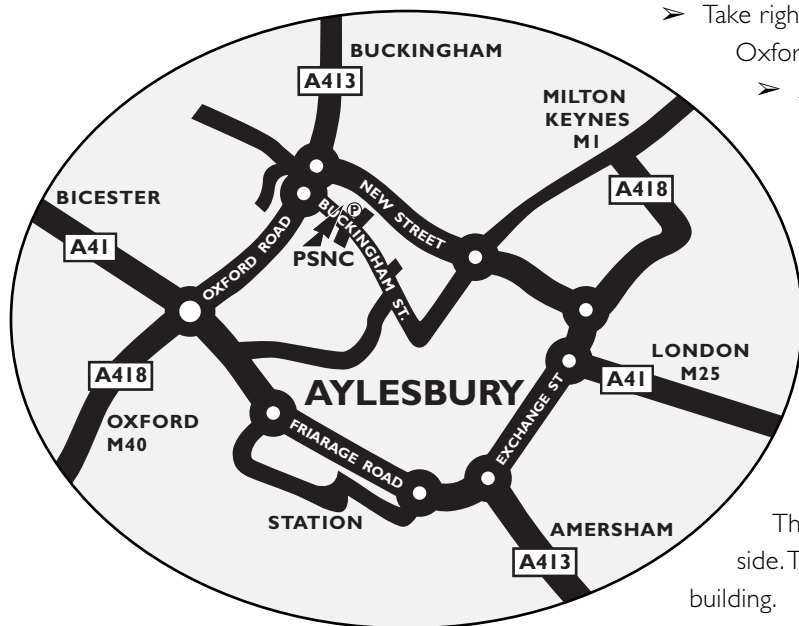

Where to Find Us

DIRECTIONS

Where in the UK

From London, M25 & A41

- Follow signs for Aylesbury town centre
- At Tesco roundabout, take 2nd exit into High Street
- At next roundabout, turn right into Vale Park Drive
- At next roundabout, turn left into Upper Hundreds Way
- At next roundabout, go straight across into New Street
- At roundabout complex, turn left into Buckingham Street.

From Amersham & A413

- Follow signs for Aylesbury town centre
- On Wendover Road get into right hand lane opposite police station
- Follow town centre signs into Walton Street
- At roundabout by blue glass office building turn left into Friarage Road
- Go straight across next two roundabouts
- Take right hand lane and at the next roundabout, turn right into Oxford Road
- At roundabout complex, turn right into Buckingham Street.

Where in Aylesbury

From Oxford, M40 & A418

- Follow signs for Aylesbury town centre
- At traffic lights, go straight on
- At roundabout complex, go straight on
- Proceed uphill along Oxford Road in right hand lane
- At roundabout, turn right into Buckingham Street.

From Milton Keynes, Leighton Buzzard & A418

- Follow signs for Aylesbury town centre
- Proceed along Bierton Road
- Straight across mini roundabout and along Cambridge Street
- At roundabout, turn right into New Street
- At roundabout complex, turn left into Buckingham Street.